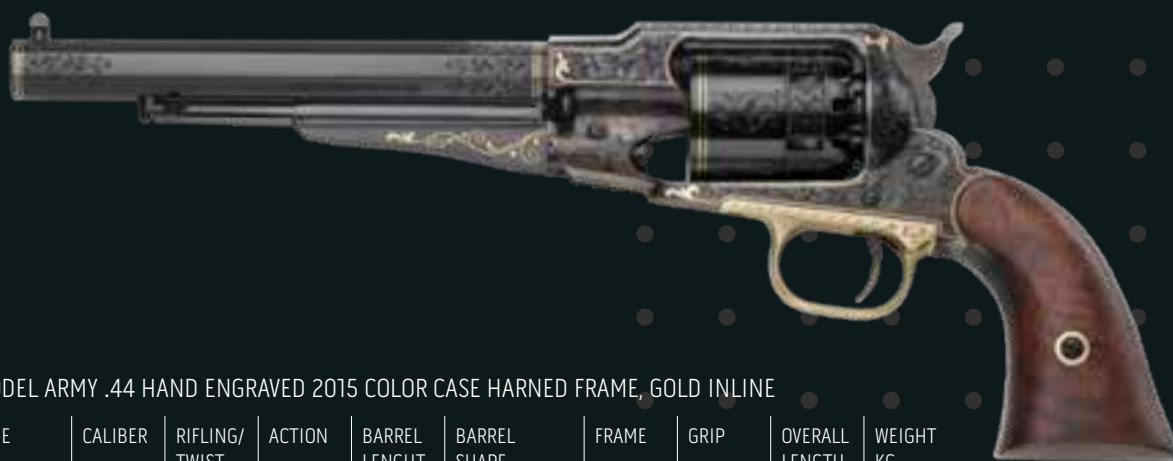

REECH44

1858 NEW MODEL ARMY .44 HAND ENGRAVED 2015 COLOR CASE HARNED FRAME, GOLD INLINE

NR.	CODE	CALIBER	RIFLING/ TWIST	ACTION	BARREL LENGHT	BARREL SHAPE	FRAME	GRIP	OVERALL LENGTH	WEIGHT KG
72	REECH44	-	-	-	-	-	-	-	-	-

CUSTOM GUNS