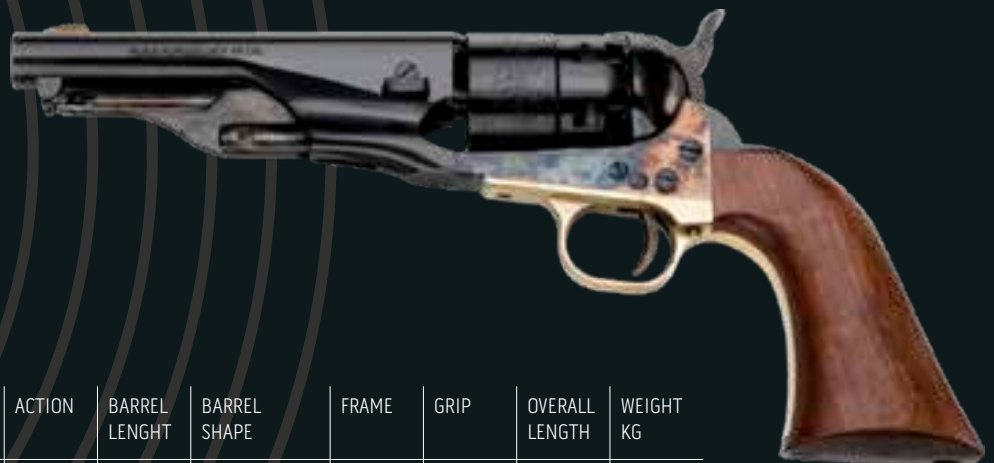

CSA44

1860 ARMY SHERIFF .44

NR.	CODE	CALIBER	RIFLING/ TWIST	ACTION	BARREL LENGHT	BARREL SHAPE	FRAME	GRIP	OVERALL LENGTH	WEIGHT KG
37	CSA44	.44	1:30"	SINGLE	5 3/8"	ROUND	STEEL	WALNUT	11 1/8"	1.1