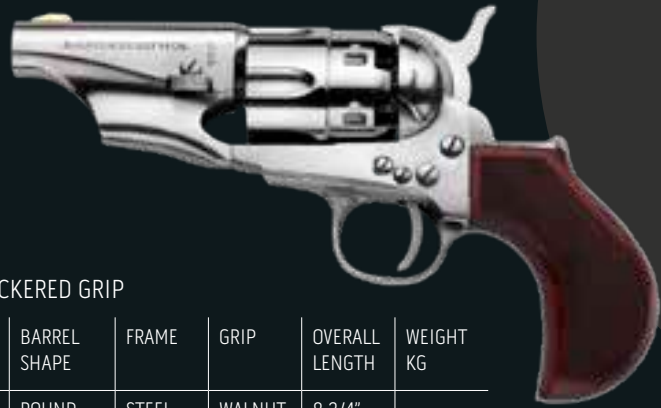

ARMY MODELS

CPPSNBOS44MTLC

1862 POLICE .44 BBL 3" SNUBNOSE OLD SILVER, THUNDERER CHECKERED GRIP

NR.	CODE	CALIBER	RIFLING/ TWIST	ACTION	BARREL LENGHT	BARREL SHAPE	FRAME	GRIP	OVERALL LENGTH	WEIGHT KG
48	CPPSNBOS44MTLC	.44	-	SINGLE	3"	ROUND	STEEL	WALNUT	8 3/4"	-