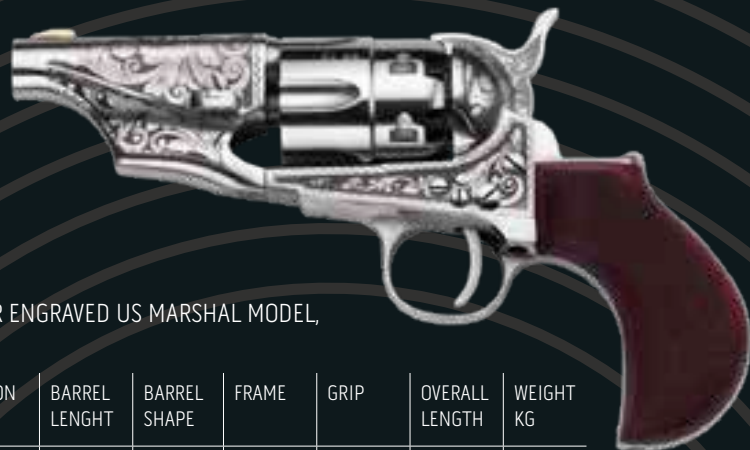

CPPSNBOSUM44MTLC

1862 POLICE .44 BBL 3" "SNUBNOSE" OLD SILVER, LASER ENGRAVED US MARSHAL MODEL, WALNUT LASER CHECKERED GRIP

NR.	CODE	CALIBER	RIFLING/ TWIST	ACTION	BARREL LENGHT	BARREL SHAPE	FRAME	GRIP	OVERALL LENGTH	WEIGHT KG
50	CPPSNBOSUM44MTLC	.44	1:30"	SINGLE	3"	ROUND	STEEL	WALNUT	8 3/4"	-