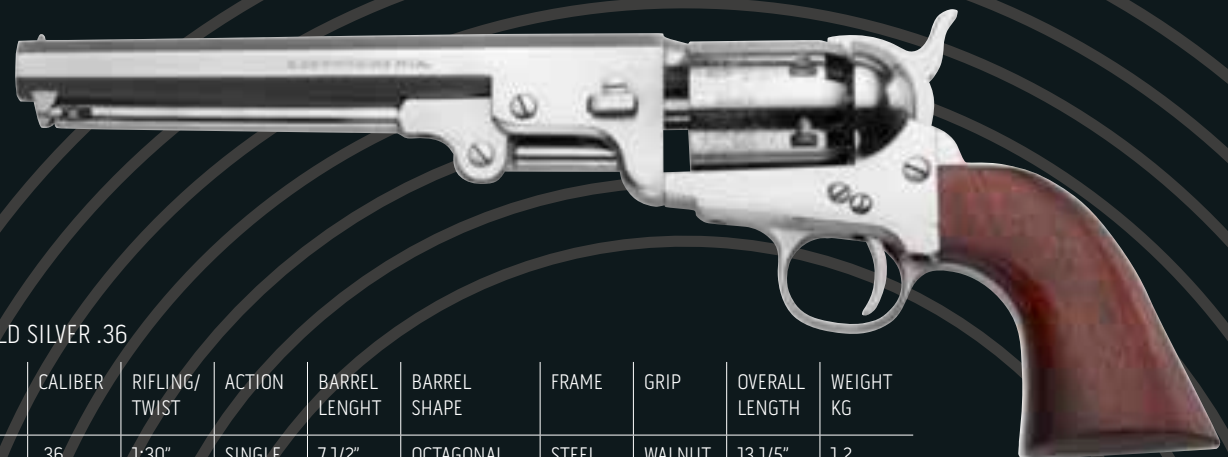

YANOS36

1851 NAVY YANK OLD SILVER .36

NR.	CODE	CALIBER	RIFLING/ TWIST	ACTION	BARREL LENGHT	BARREL SHAPE	FRAME	GRIP	OVERALL LENGTH	WEIGHT KG
8	YANOS36	.36	1:30"	SINGLE	7 1/2"	OCTAGONAL	STEEL	WALNUT	13 1/5"	1.2