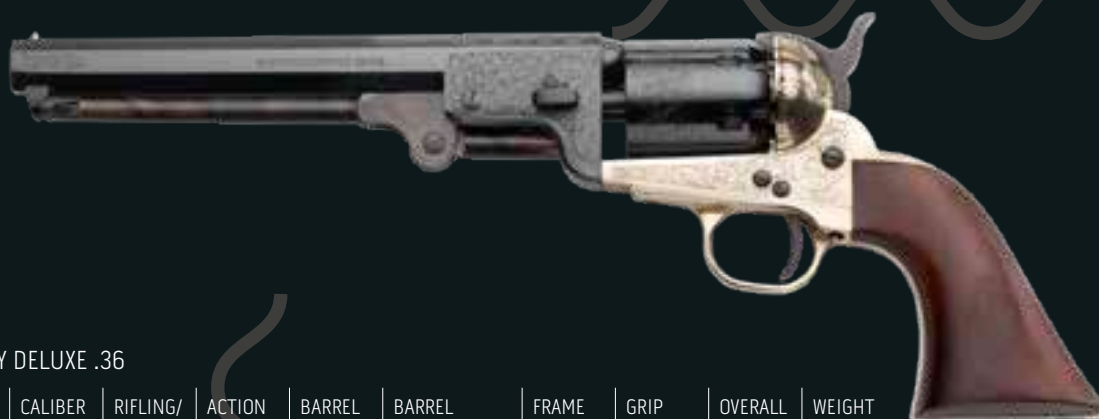

RNL36

1851 REB NORD NAVY DELUXE .36

NR.	CODE	CALIBER	RIFLING/ TWIST	ACTION	BARREL LENGHT	BARREL SHAPE	FRAME	GRIP	OVERALL LENGTH	WEIGHT KG
15	RNL36	.36	1:30"	SINGLE	7 1/2"	OCTAGONAL	BRASS	WALNUT	13 1/5"	1.2

THE CONFEDERATE HANDGUNS